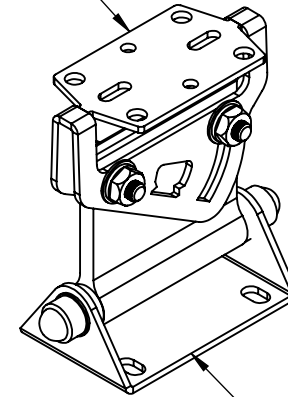

this side mount to speaker

this side mount to wall

C