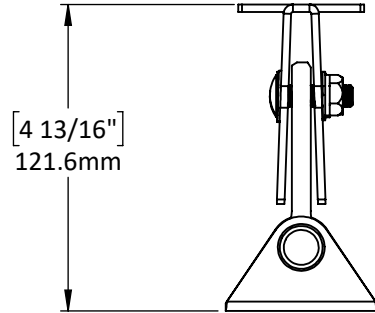

REVISIONS		
REV.	DESCRIPTION	DATE

D

this side mount to speaker

this side mount to wall

C

B

Notes:
Tilt: 0-30 degrees
Swivel: 0-90degrees (will be limited and varies by speaker)

A

NAME	DATE	
	7/24/2021	
TITLE:		Sheet1
SIZE	DWG. NO.	
A Tilt & Swivel Speaker Mount		REV
SCALE: 1:3		SHEET 1 OF 1