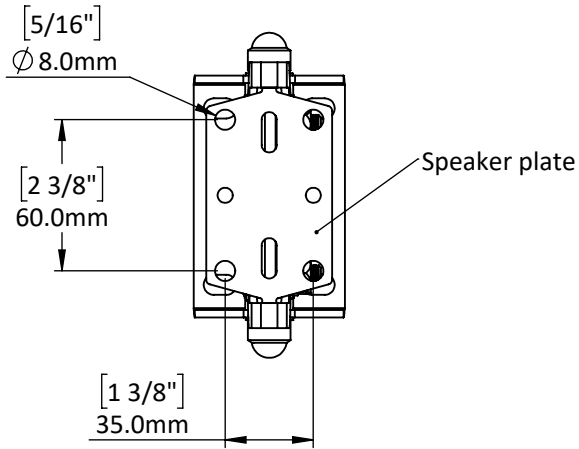

REVISIONS		
REV.	DESCRIPTION	DATE

D