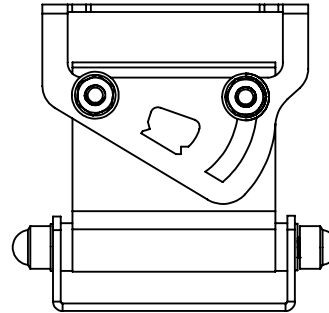

REVISIONS		
REV.	DESCRIPTION	DATE

D

this side mount to speaker

this side mount to wall

C

B

Notes:
Tilt: 0-30 degrees
Swivel: 0-90degrees (will be limited and varies by speaker)

A

NAME	DATE	
	7/24/2021	
TITLE:		Sheet1
SIZE	DWG. NO.	
A Tilt & Swivel Speaker Mount		REV
SCALE: 1:3		SHEET 1 OF 1