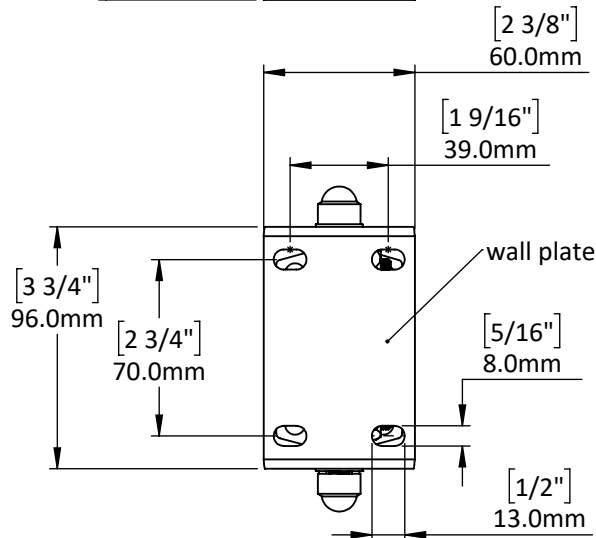

REVISIONS		
REV.	DESCRIPTION	DATE

D

this side mount to speaker

this side mount to wall

C

B

Notes:
Tilt: 0-30 degrees
Swivel: 0-90degrees (will be limited and varies by speaker)

A

NAME	DATE	
	7/24/2021	
TITLE:		Sheet1
SIZE	DWG. NO.	
A Tilt & Swivel Speaker Mount		REV
SCALE: 1:3		SHEET 1 OF 1